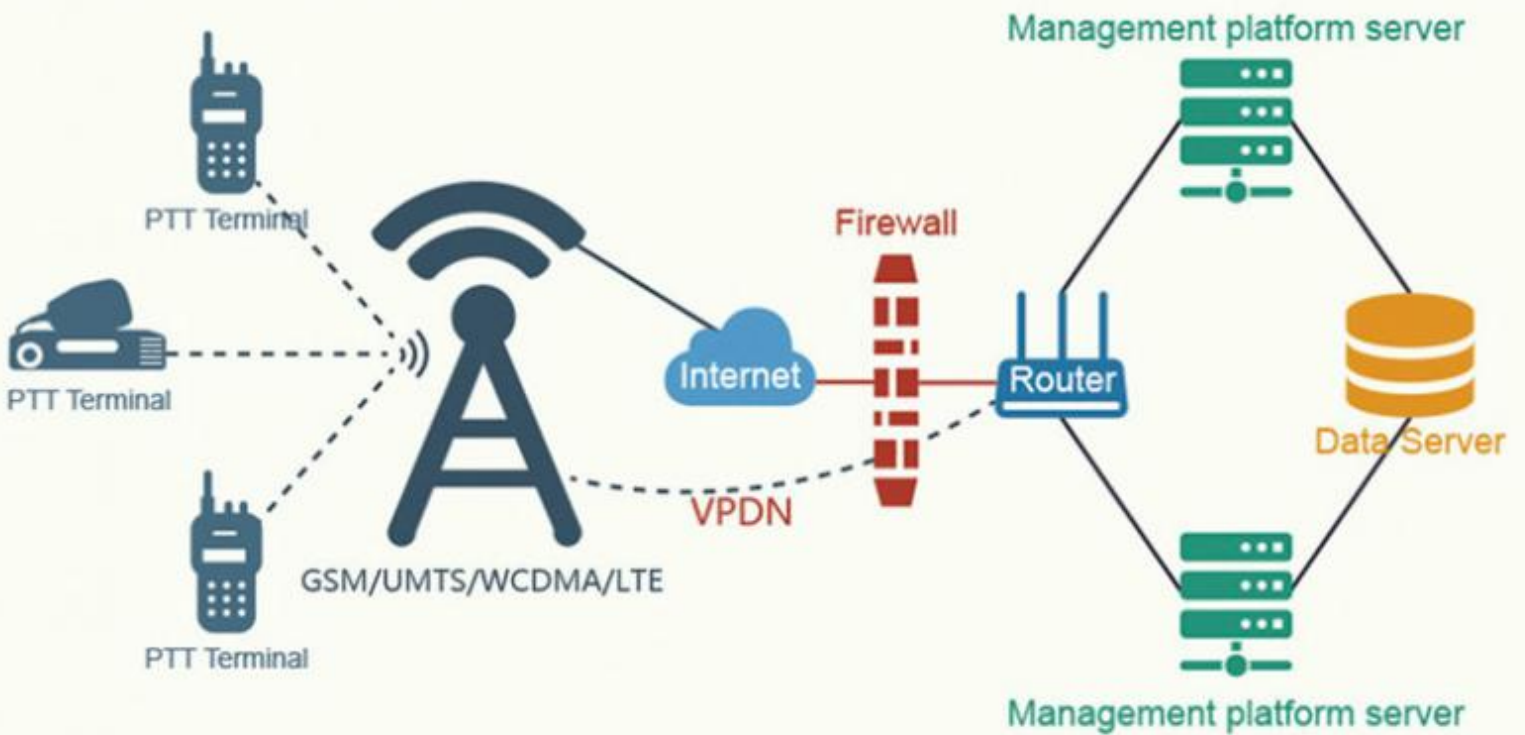

TH-289 Function

- GPS Function (optional)
- Battery Capacity Indicator
- Ultra High Capacity Li-ion Battery:4600mAh
- Network Signal Strength Prompt
- Programmable Function Key
- Voice Prompt
- Bright Flashlight Illumination
- TOT Function
- Private Calls, Group Calls
- User Authority Setting
- Transmitting Ending Prompt

Technique Specification

Type	Parameter Item	Specification
Mechanical Properties	Model No.	TH-289
	Dimension	133mm*62mm*41.5mm
	Weight	310g (with battery)
	Working Temperature	-30°C to +75°C
Basic Parameter	Working Voltage	6.5V ~ 8.4V (Standard 7.4V)
	Working Current	250mA @ UTMS 2100/900 220mA @ GSM 900
	Peak Current	0.8A
RF Parameter	WCDMA	Band 1:2100M Band8:900M band5:850M(optional)
	GSM	GSM/GPRS : 900M /1800M GSM/GPRS : 850M /1900M
	Maximum Output power	WCDMA 900 /2100MHz: Power Class 3 (+24dBm +2.5dBm /-1.5dBm) GSM/GPRS 850 /900 MHz :Power Class 4 (+33dBm +2.5 dBm /-0.5 dBm) GSM/GPRS 1800 /1900 MHz :Power Class 1 (+30dBm +2.5 dBm /-0.5 dBm)
	Receiving Sensitivity	WCDMA 900: ≤-108 dBm WCDMA 2100: ≤-109 dBm GSM850 /900 /1800 /1900: ≤-106 dBm
GPS	GPS	GPS Positioning, 1.57542GHz
	Sensitivity	Catch -144dBm, Track -159dBm
Technology Standard	Data Speed Rate	GSM CS:UL 9.6kpbs / DL 9.6kpbs GPRS:Multi-slot Class 10 EDGE: Multi-slot Class 12 WCDMA CS: UL 64kpbs / DL 64kpbs WCDMA PS: UL 384kpbs / DL 384kpbs
	Protocol	HSDPA/WCDMA/EDGE/GPRS/GSM

TH-180

TH-289

Line State: Connect to server successfully. Name: 9506000002

Group: Operativos01

Contact:

Fixed Group

Shift Map

Group: General